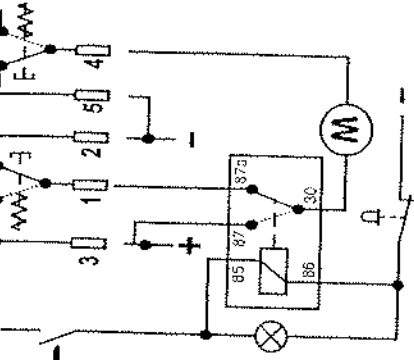

REAR VIEW

**MOTOR DIRECT WITH STOP SWITCH**

**MOTOR DIRECT WITH 2 STOP SWITCHES**

**AUTOMATIC STEP RETRACT WITH 2 STOP SWITCHES**

**MOTOR DIRECT WITH STOP SWITCH**

**MOTOR DIRECT**

**DOUBLE BUTTON**

**MOTOR DIRECT**

# WIRING DIAGRAM

MCGU  
MCG5

MCGD5

REV. 02

CBE Elettrotecnica

Spini di Gardolo, 116 - 38014 Gardolo (TN) - Italy

Tel. +39 0461 991598 - Fax +39 0461 960009

[www.cbe.it](http://www.cbe.it) - [cbe@cbe.it](mailto:cbe@cbe.it)