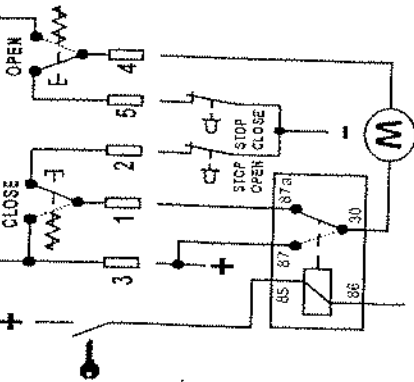

REAR VIEW

**MOTOR DIRECT WITH STOP SWITCH**

**MOTOR DIRECT WITH 2 STOP SWITCHES**

**AUTOMATIC STEP RETRACT WITH 2 STOP SWITCHES**

**MOTOR DIRECT WITH STOP SWITCH**

**MOTOR DIRECT**

**DOUBLE BUTTON**

**MOTOR DIRECT**

# WIRING DIAGRAM

MCGU  
MCG5

MCGD5

REV. 02

CBE Elettrotecnica

Spini di Gardolo, 116 - 38014 Gardolo (TN) - Italy

Tel. +39 0461 991598 - Fax +39 0461 960009

[www.cbe.it](http://www.cbe.it) - [cbe@cbe.it](mailto:cbe@cbe.it)