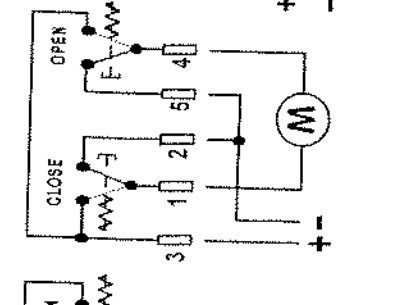

REAR VIEW

**MOTOR DIRECT WITH STOP SWITCH**

**MOTOR DIRECT WITH 2 STOP SWITCHES**

**AUTOMATIC STEP RETRACT WITH 2 STOP SWITCHES**

**MOTOR DIRECT WITH STOP SWITCH**

**MOTOR DIRECT**

**DOUBLE BUTTON**

**MOTOR DIRECT**

# WIRING DIAGRAM

MCGU  
MCG5

MCGD5

REV. 02

CBE Elettrotecnica

Spini di Gardolo, 116 - 38014 Gardolo (TN) - Italy

Tel. +39 0461 991598 - Fax +39 0461 960009

[www.cbe.it](http://www.cbe.it) - [cbe@cbe.it](mailto:cbe@cbe.it)