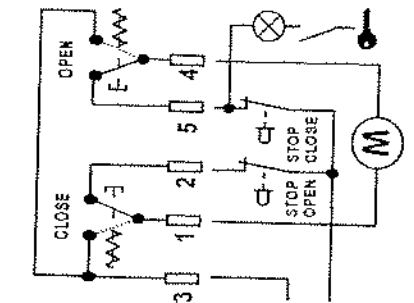

REAR VIEW

**MOTOR DIRECT WITH STOP SWITCH**

**MOTOR DIRECT WITH 2 STOP SWITCHES**

**AUTOMATIC STEP RETRACT WITH 2 STOP SWITCHES**

**MOTOR DIRECT WITH STOP SWITCH**

**MOTOR DIRECT**

**DOUBLE BUTTON**

**MOTOR DIRECT**

# WIRING DIAGRAM

MCGU  
MCG5

MCGD5

REV. 02

CBE Elettrotecnica

Spini di Gardolo, 116 - 38014 Gardolo (TN) - Italy

Tel. +39 0461 991598 - Fax +39 0461 960009

[www.cbe.it](http://www.cbe.it) - [cbe@cbe.it](mailto:cbe@cbe.it)